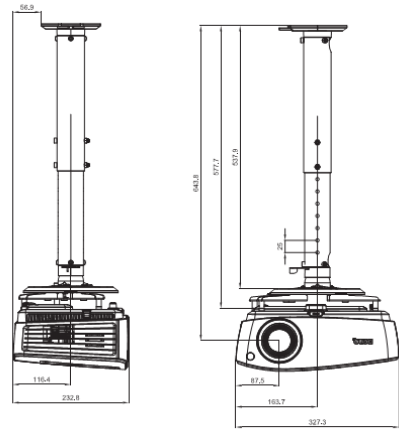

*Lamp life results will vary depending on environmental conditions and usage. Actual product's features and specifications are subject to change without notice.

MW724 Digital Projector

Distance Chart

MW724

Screen size				Distance from screen (mm)			Vertical offset (mm)
Diagonal	W	H	Min length	Average	Max length		
Inch	mm	(mm)	(max. zoom)		(min. zoom)		
40	1016	862	538	933	1107	1280	66
60	1524	1292	808	1416	1677	1937	102
80	2032	1723	1077	1900	2247	2595	135
100	2540	2154	1346	2384	2818	3252	168
120	3048	2585	1615	2867	3388	3909	201
150	3810	3231	2019	3593	4244	4895	251
200	5080	4308	2692	4802	5670	6538	335
250	6350	5385	3365	6011	7096	8181	422
300	7620	6462	4039	7220	8522	9827	505

Wall mount/Ceiling mount Chart

Dimension